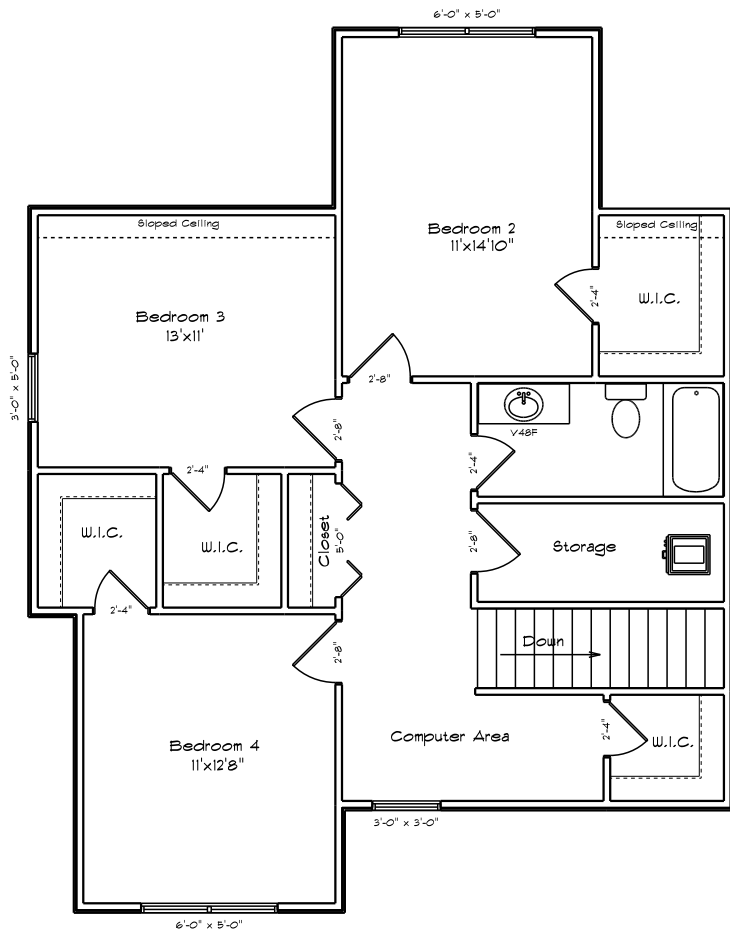

First Floor

April 01, 2010	
Josh Buck	
SCALE	
New Tradition Homes	
The Cypress	
Area	
1st Floor	1576
2nd Floor	950
Total Living	2526
Basement	1429
Garage	690
Covered Porch	256

Second Floor

April 01, 2010	New Tradition Homes	The Cypress
Josh Buck		
SCALE	Area	
	1st Floor	1576
	2nd Floor	950
	Total Living	2526
	Basement	1429
	Garage	690
	Covered Porch	256

Rear Elevation

Left Elevation

Right Elevation

Front Elevation

October 12, 2009

Josh Buck

SCALE 3/32"=1'

New Tradition Homes

The Cypress

Area
1st Floor 1576
2nd Floor 777
Total Living 2353
Basement 1429
Garage 690
Covered Porch 256